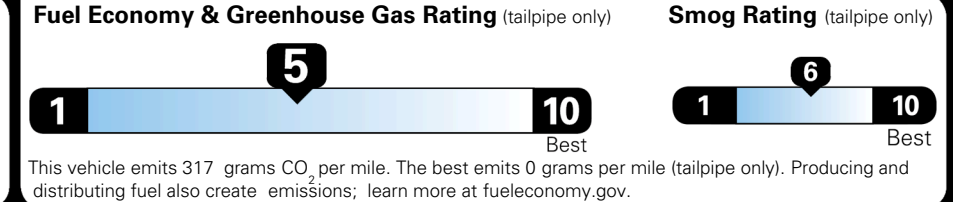

TOTAL ADDITIONAL WEIGHT: 8.5

EPA DOT Fuel Economy and Environment

Gasoline Vehicle

You spend \$250 more in fuel costs over 5 years compared to the average new vehicle.

Annual fuel cost \$1,750

Actual results will vary for many reasons, including driving conditions and how you drive and maintain your vehicle. The average new vehicle gets 29 MPG and costs \$8,500 to fuel over 5 years. Cost estimates are based on 15,000 miles per year at \$ 3.30 per gallon. MPGe is miles per gasoline gallon equivalent. Vehicle emissions are a significant cause of climate change and smog.