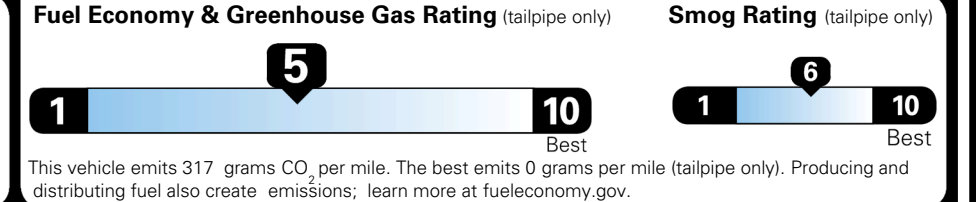

TOTAL ADDITIONAL WEIGHT: 7.8

EPA DOT Fuel Economy and Environment

Gasoline Vehicle

You spend \$250 more in fuel costs over 5 years compared to the average new vehicle.

Annual fuel cost \$1,750

Actual results will vary for many reasons, including driving conditions and how you drive and maintain your vehicle. The average new vehicle gets 29 MPG and costs \$8,500 to fuel over 5 years. Cost estimates are based on 15,000 miles per year at \$ 3.30 per gallon. MPGe is miles per gasoline gallon equivalent. Vehicle emissions are a significant cause of climate change and smog.