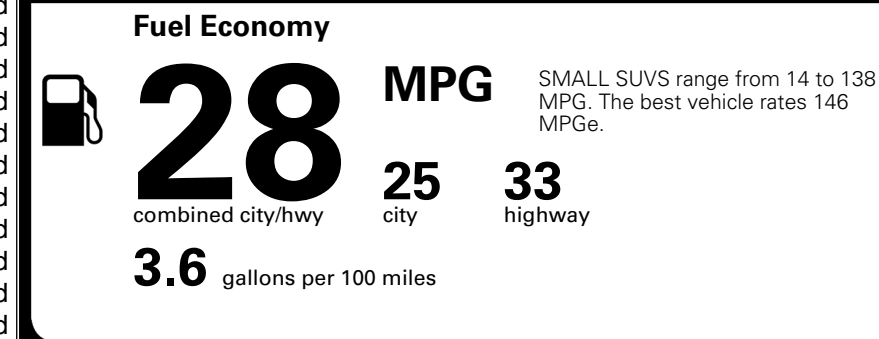

TOTAL ADDITIONAL WEIGHT: 7.8

EPA DOT Fuel Economy and Environment

Gasoline Vehicle

You spend \$250 more in fuel costs over 5 years compared to the average new vehicle.

Annual fuel cost \$1,750

Actual results will vary for many reasons, including driving conditions and how you drive and maintain your vehicle. The average new vehicle gets 29 MPG and costs \$8,500 to fuel over 5 years. Cost estimates are based on 15,000 miles per year at \$ 3.30 per gallon. MPGe is miles per gasoline gallon equivalent. Vehicle emissions are a significant cause of climate change and smog.