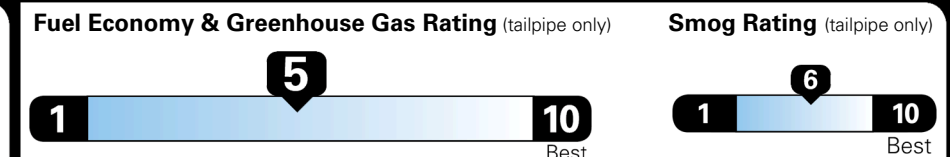

### EPA DOT Fuel Economy and Environment

Gasoline Vehicle

You spend **\$750** more in fuel costs over 5 years compared to the average new vehicle.

Annual fuel cost **\$1,850**

This vehicle emits 329 grams CO<sub>2</sub> per mile. The best emits 0 grams per mile (tailpipe only). Producing and distributing fuel also create emissions; learn more at fueleconomy.gov.