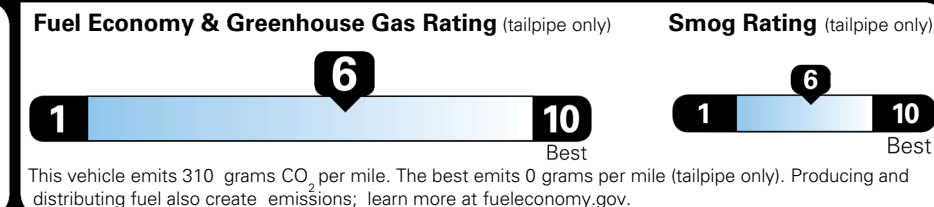

\$ 30,105.00

EPA DOT Fuel Economy and Environment

Gasoline Vehicle

You save \$0
 in fuel costs over 5 years compared to the average new vehicle.

Annual fuel cost
\$1,700

Actual results will vary for many reasons, including driving conditions and how you drive and maintain your vehicle. The average new vehicle gets 29 MPG and costs \$8,500 to fuel over 5 years. Cost estimates are based on 15,000 miles per year at \$ 3.30 per gallon. MPGe is miles per gasoline gallon equivalent. Vehicle emissions are a significant cause of climate change and smog.