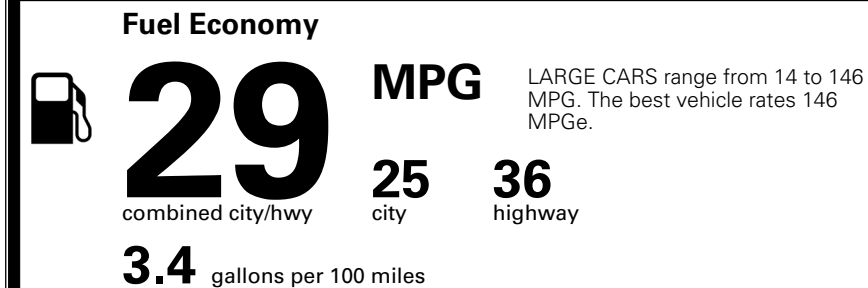

EPA DOT Fuel Economy and Environment

Gasoline Vehicle

You save $0
in fuel costs over 5 years compared to the average new vehicle.

Annual fuel cost
$1,700