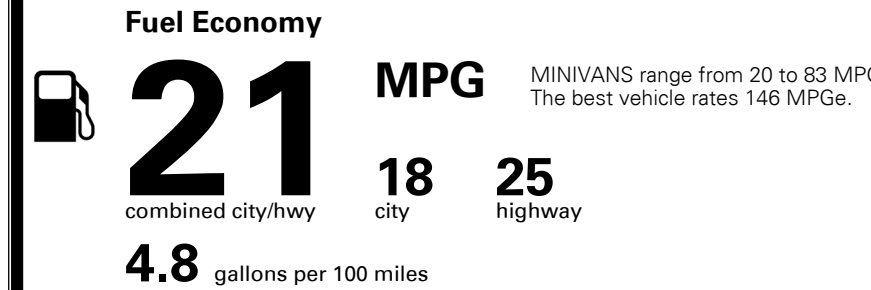

EPA DOT Fuel Economy and Environment

Gasoline Vehicle

You spend \$3,250 more in fuel costs over 5 years compared to the average new vehicle.

Annual fuel cost \$2,350

Actual results will vary for many reasons, including driving conditions and how you drive and maintain your vehicle. The average new vehicle gets 29 MPG and costs \$8,500 to fuel over 5 years. Cost estimates are based on 15,000 miles per year at \$ 3.30 per gallon. MPGe is miles per gasoline gallon equivalent. Vehicle emissions are a significant cause of climate change and smog.